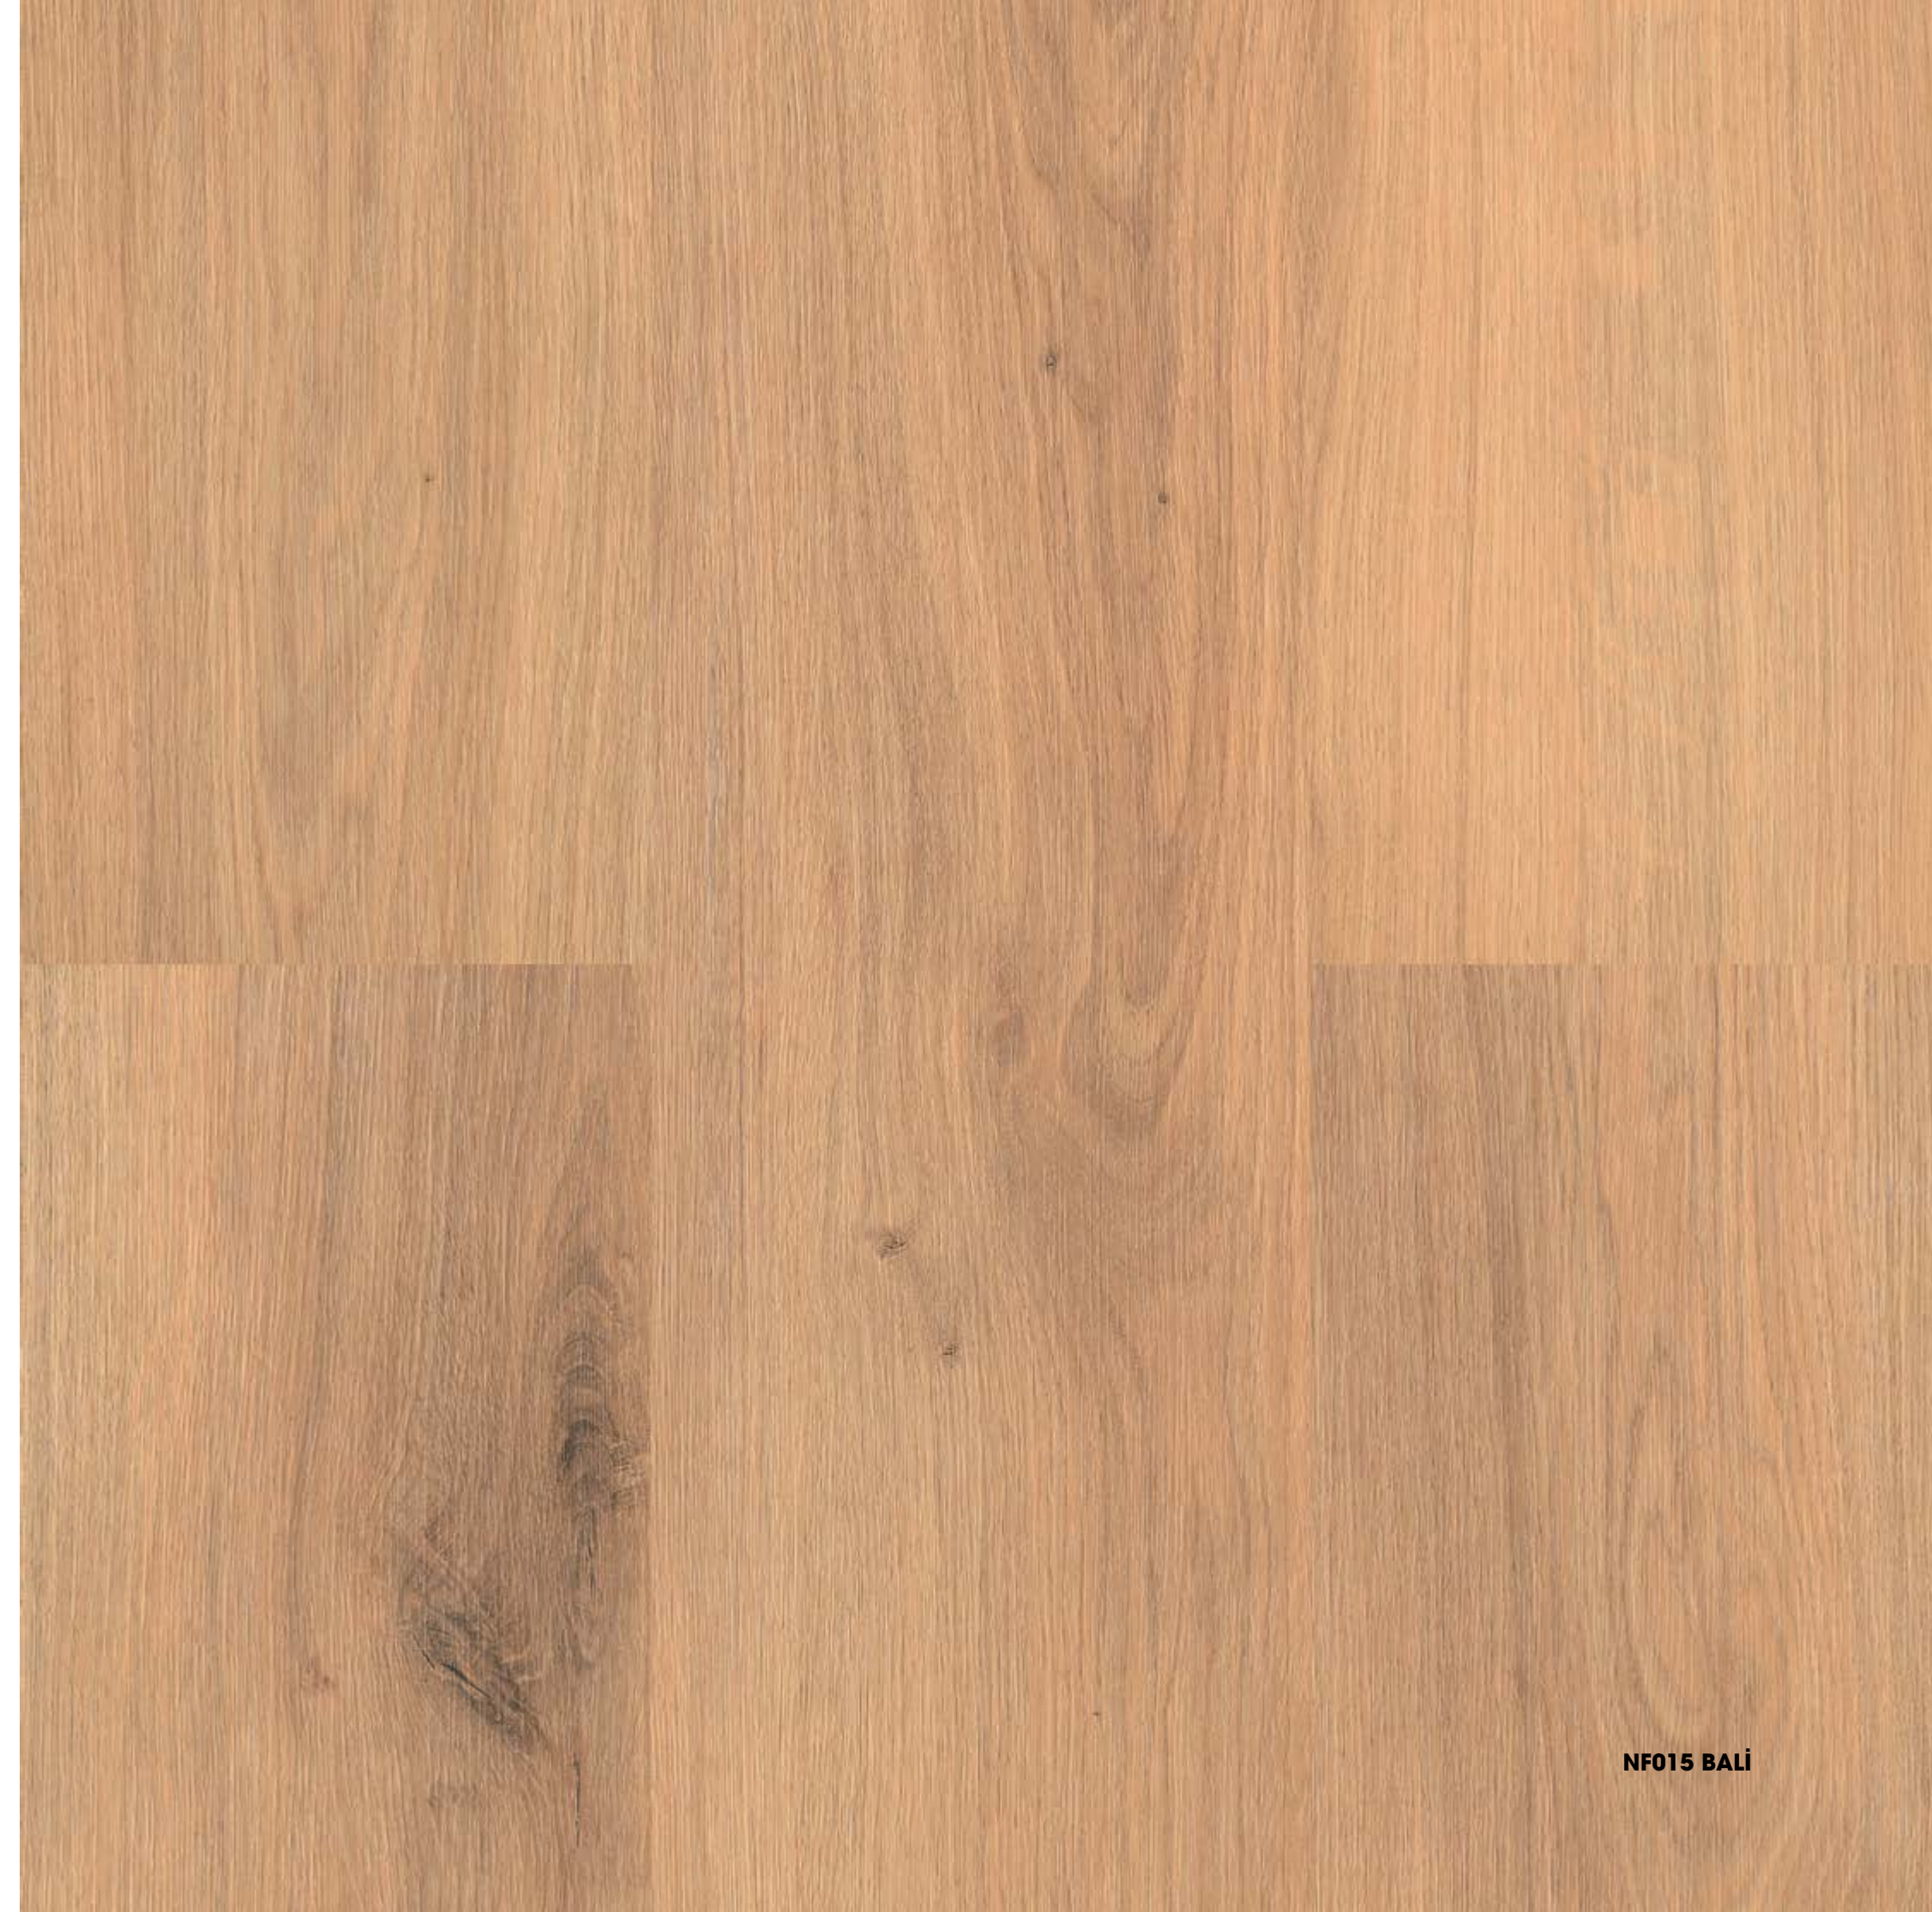

6x197x1205 mm

	
PANEL / PAKET - PANEL / PACKAGE	PAKET / PALET - PACKAGE / PALLET
12 ADET / PIECES	60 PAKET / PACKAGES

TIMBERLAND

Yüzey/Surface: **Timberland**

NF015 BALI

NF015 BALI

NF014 ORKIDE

NF013 GARDENYA