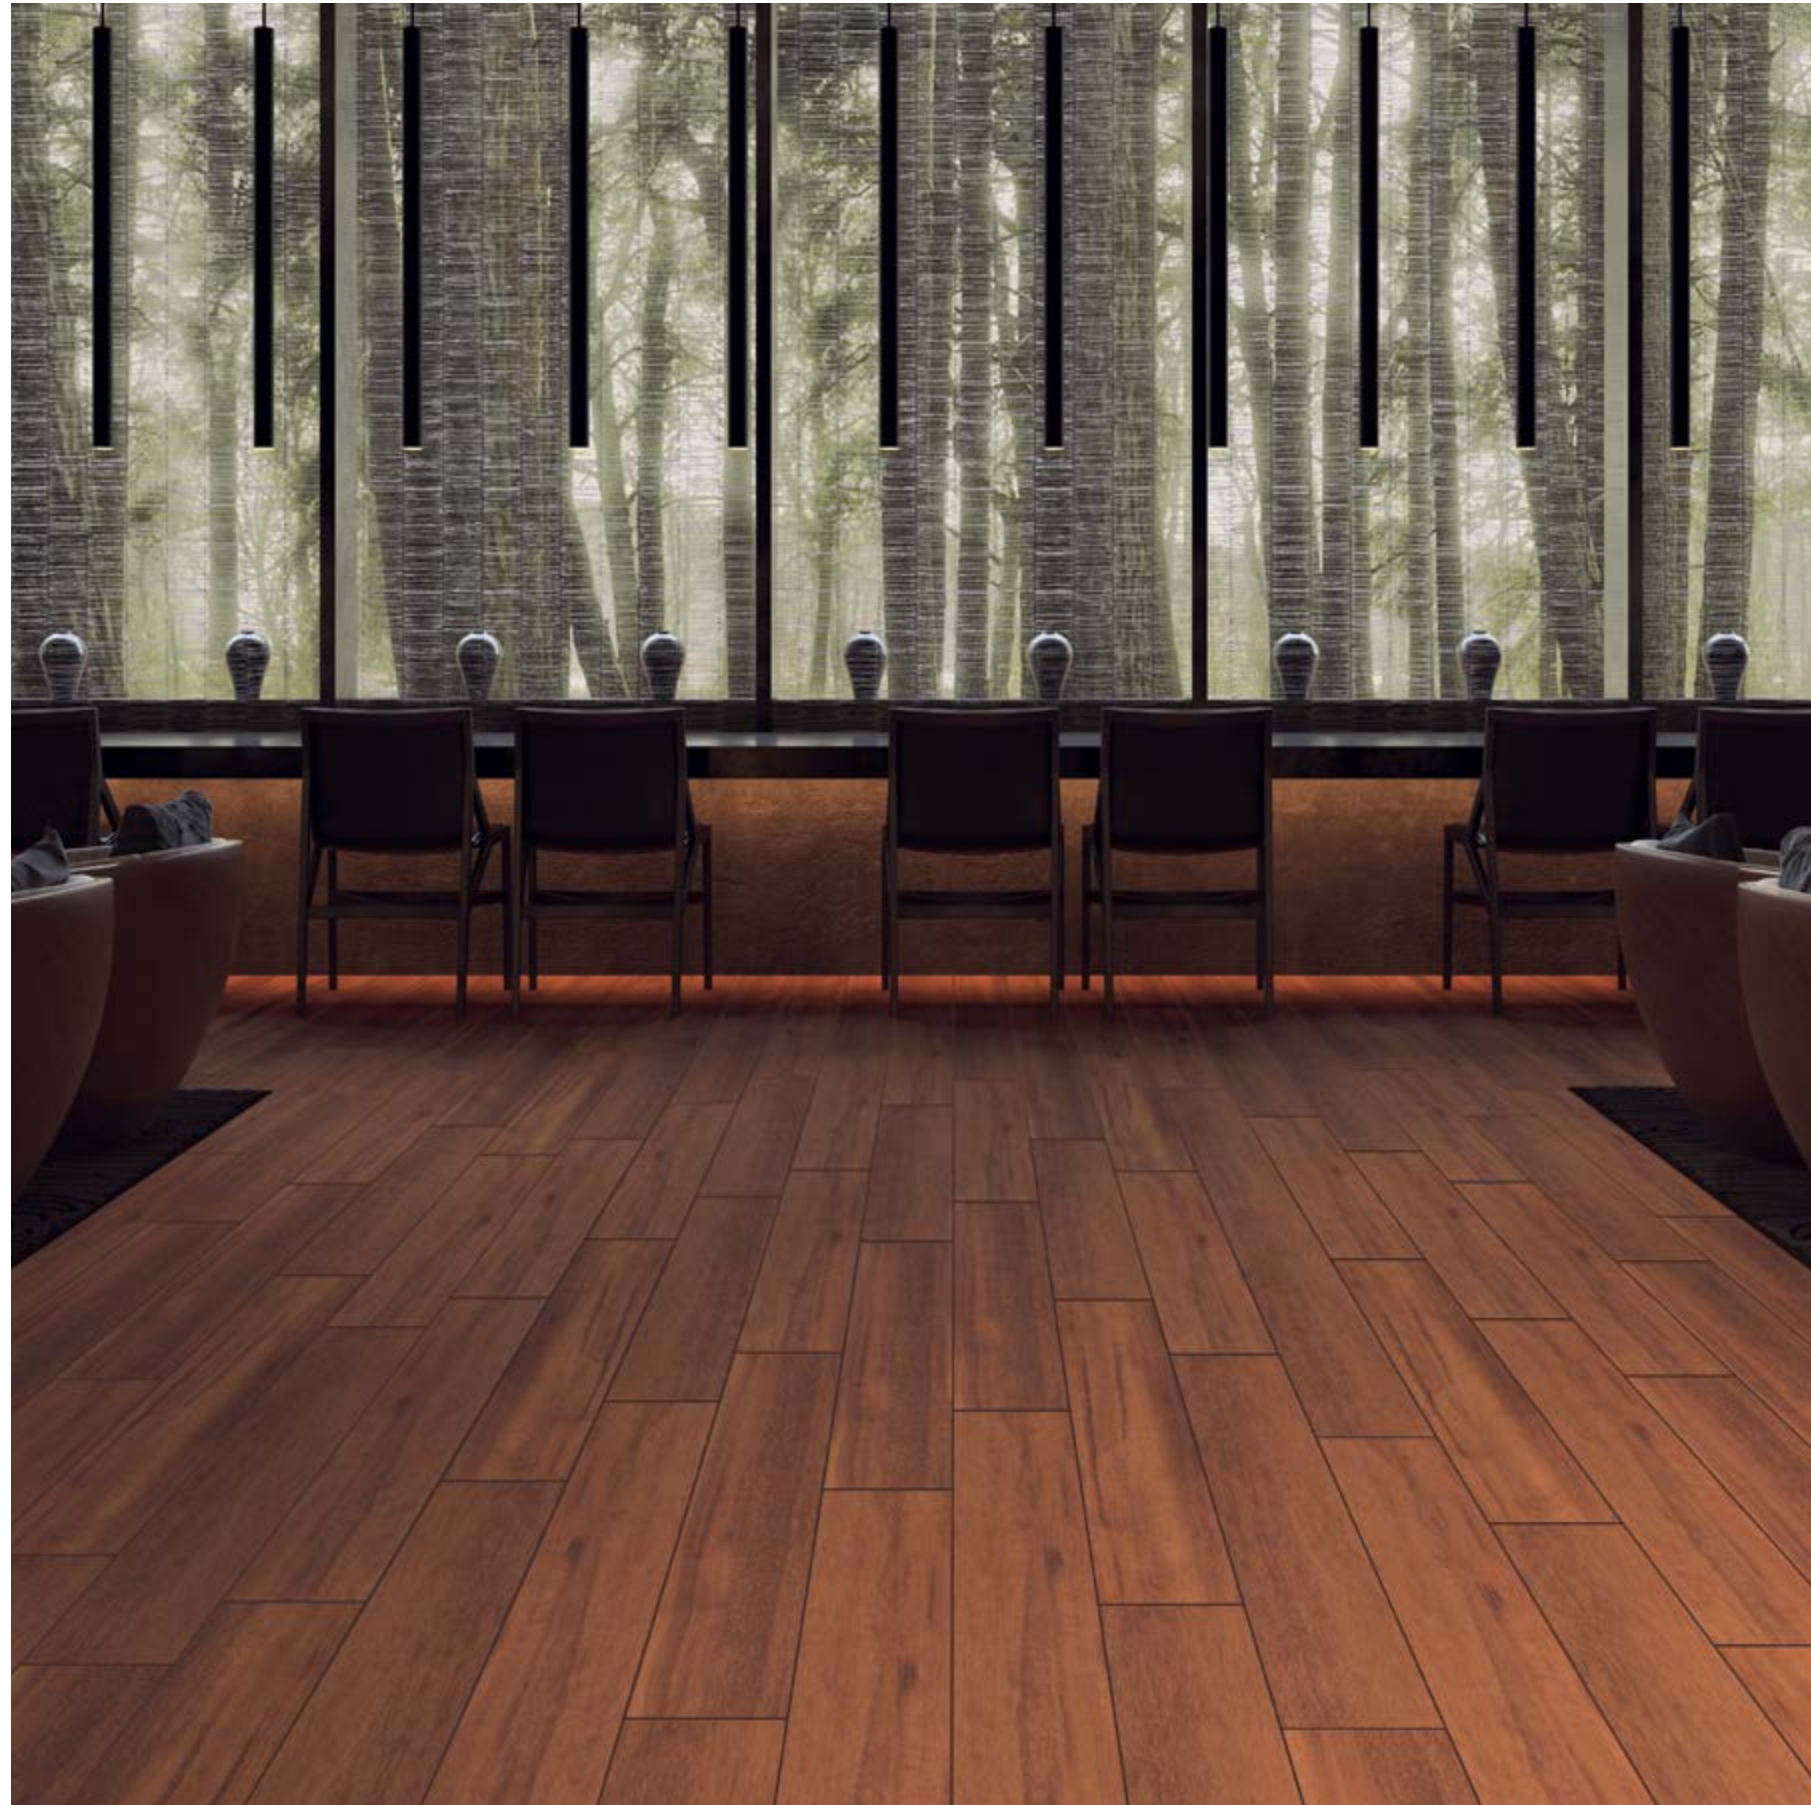

FLOORPAN **NATURAL**