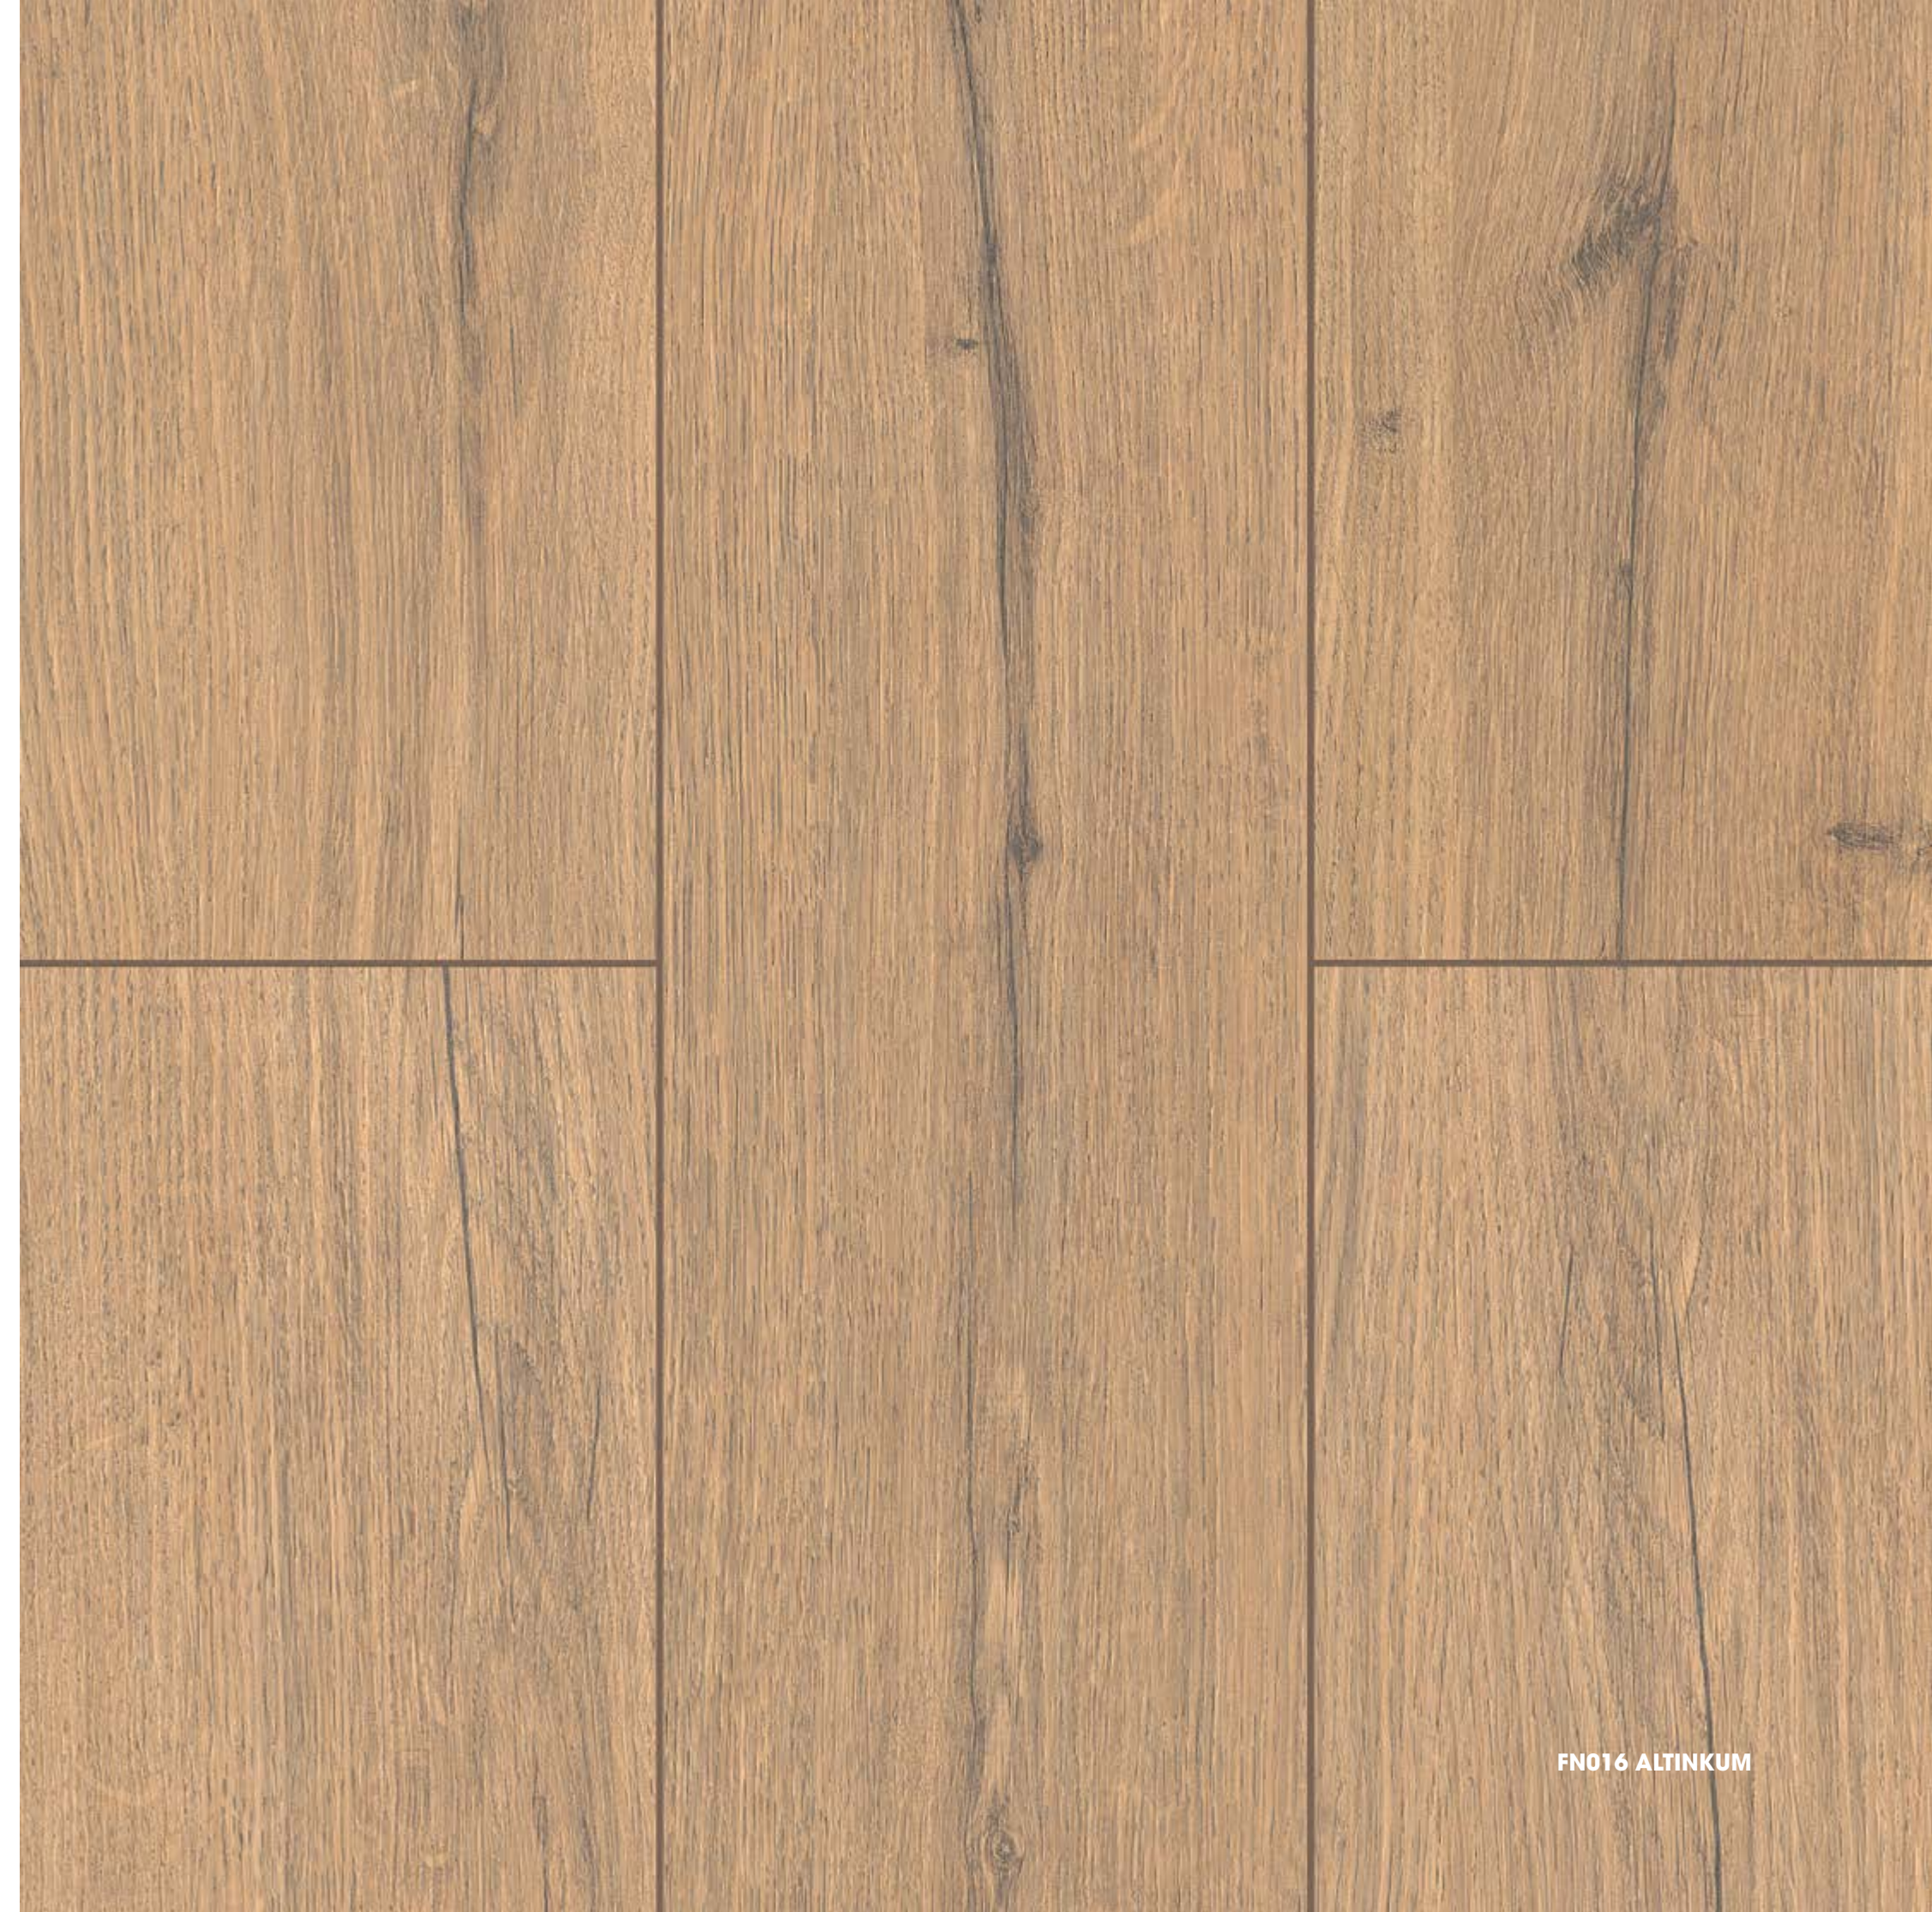

FN016 ALTINKUM