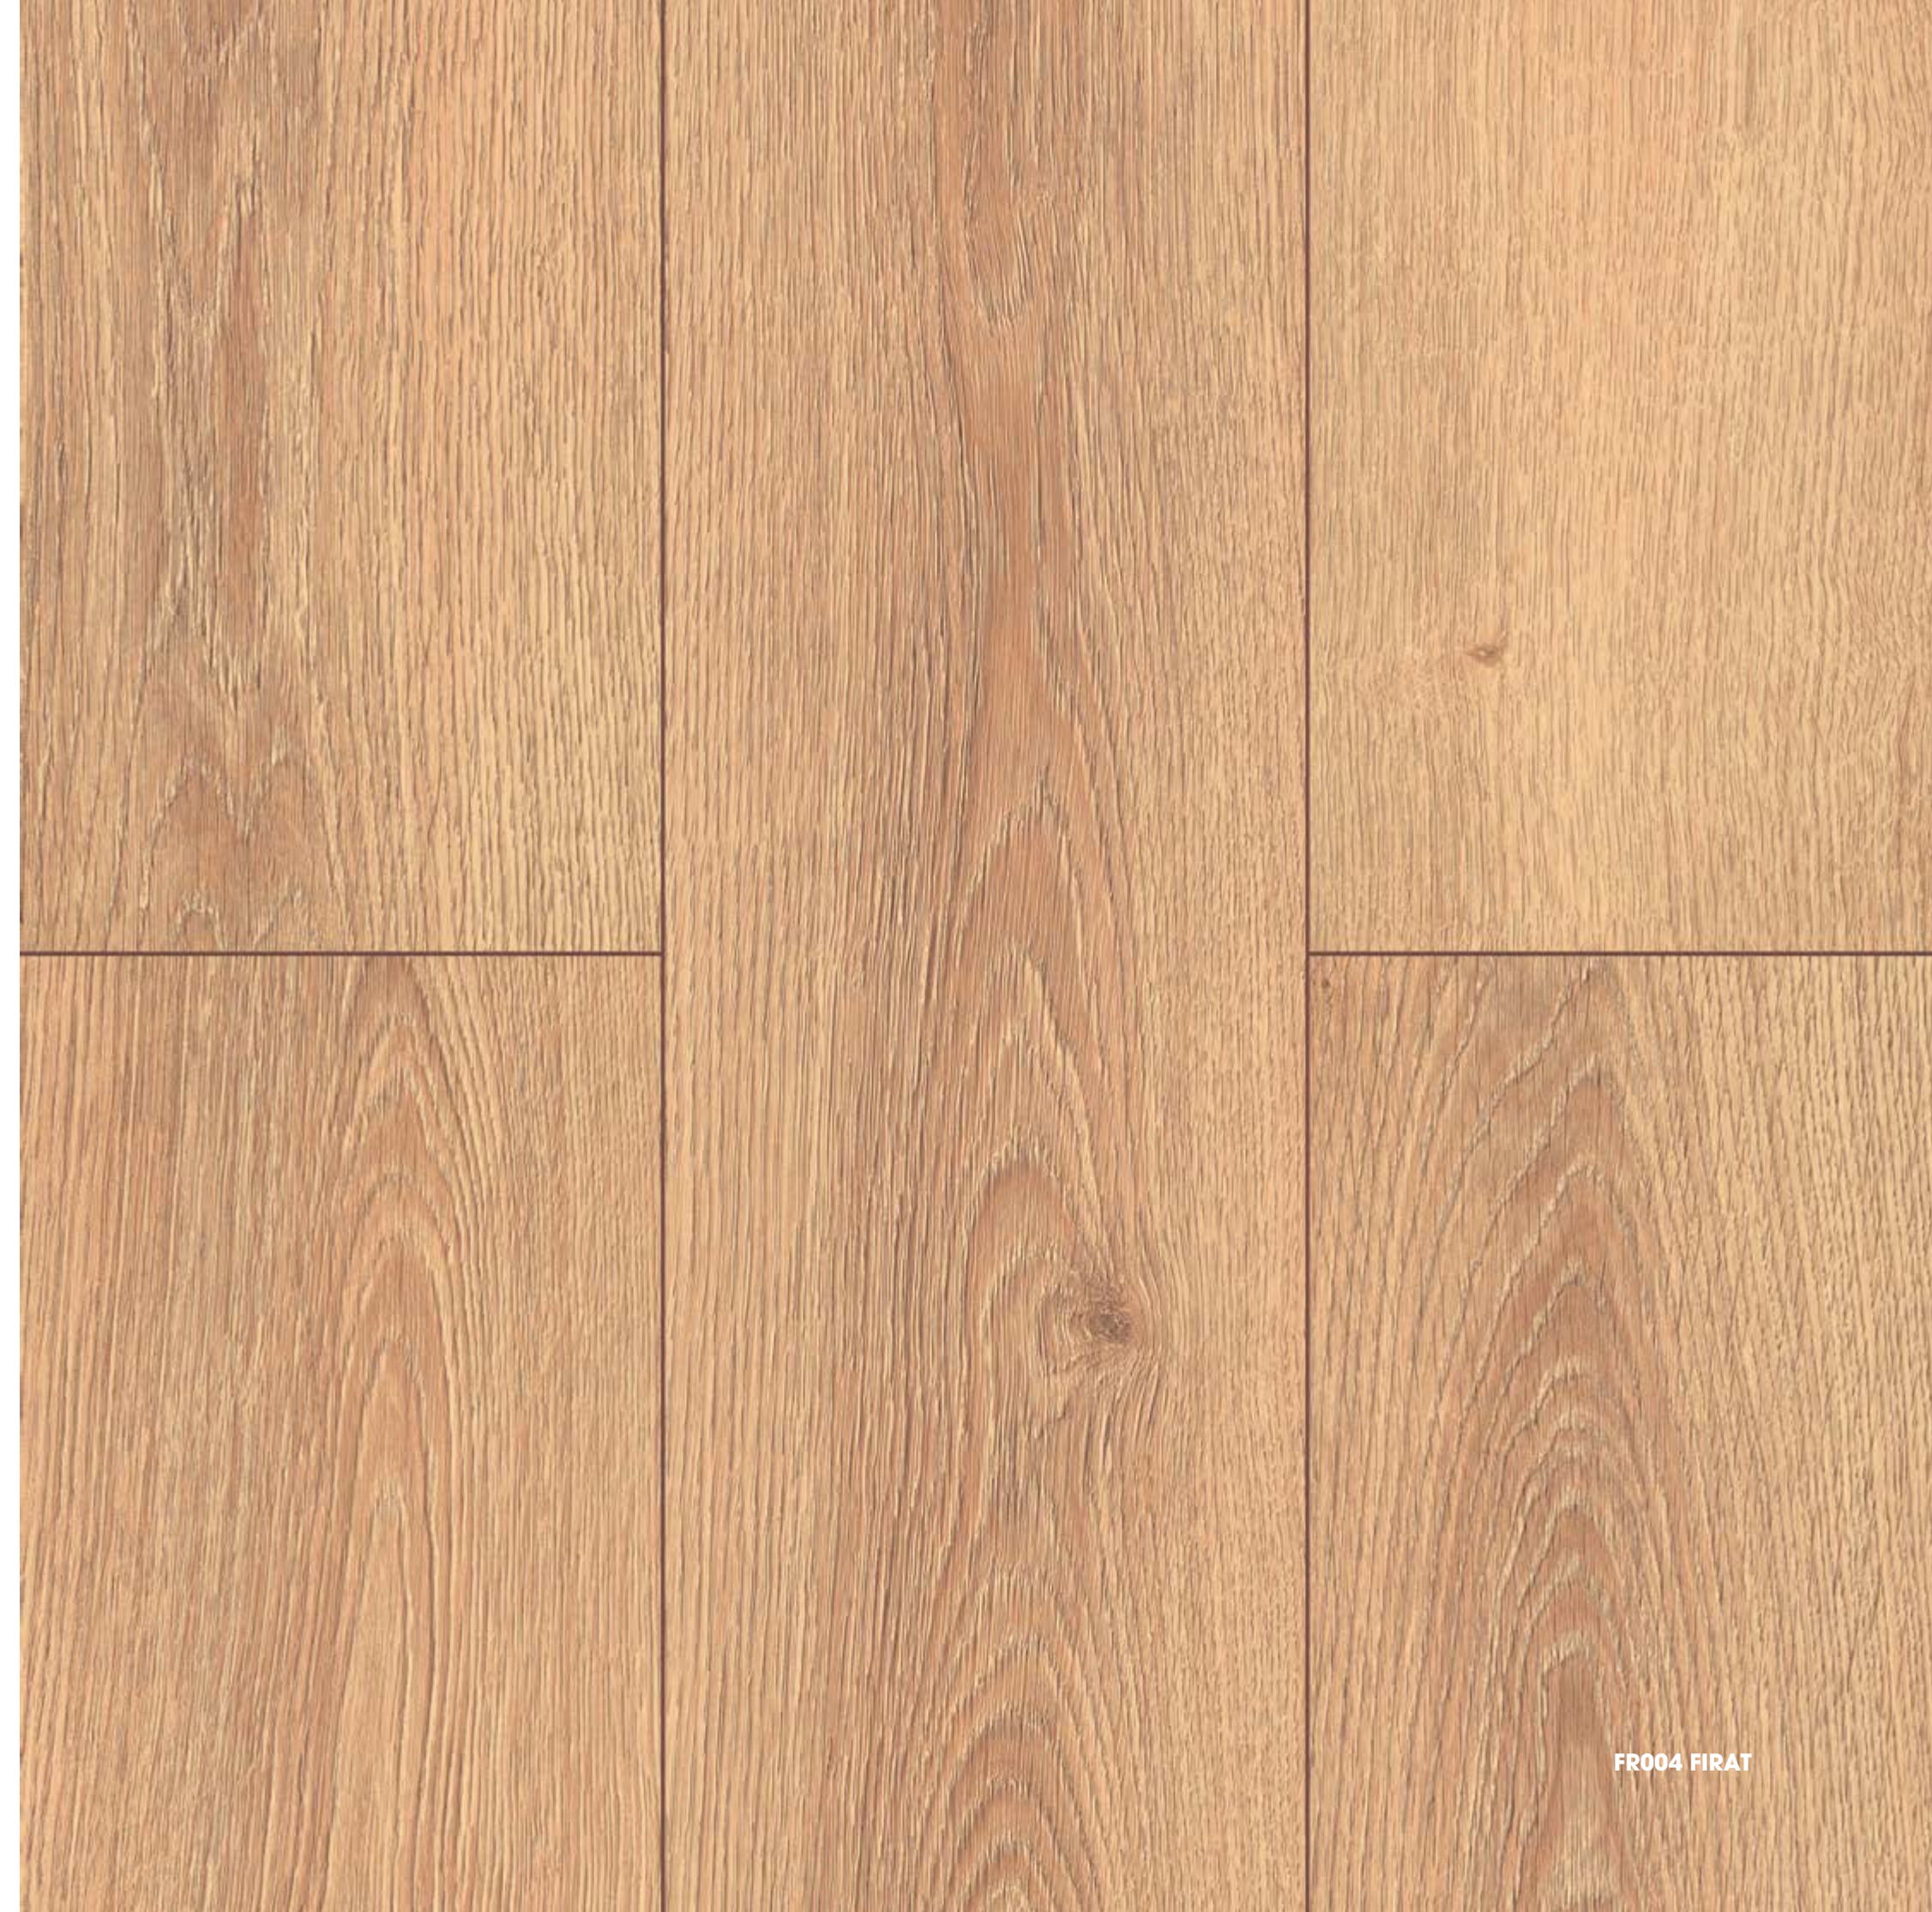

FR004 FIRAT